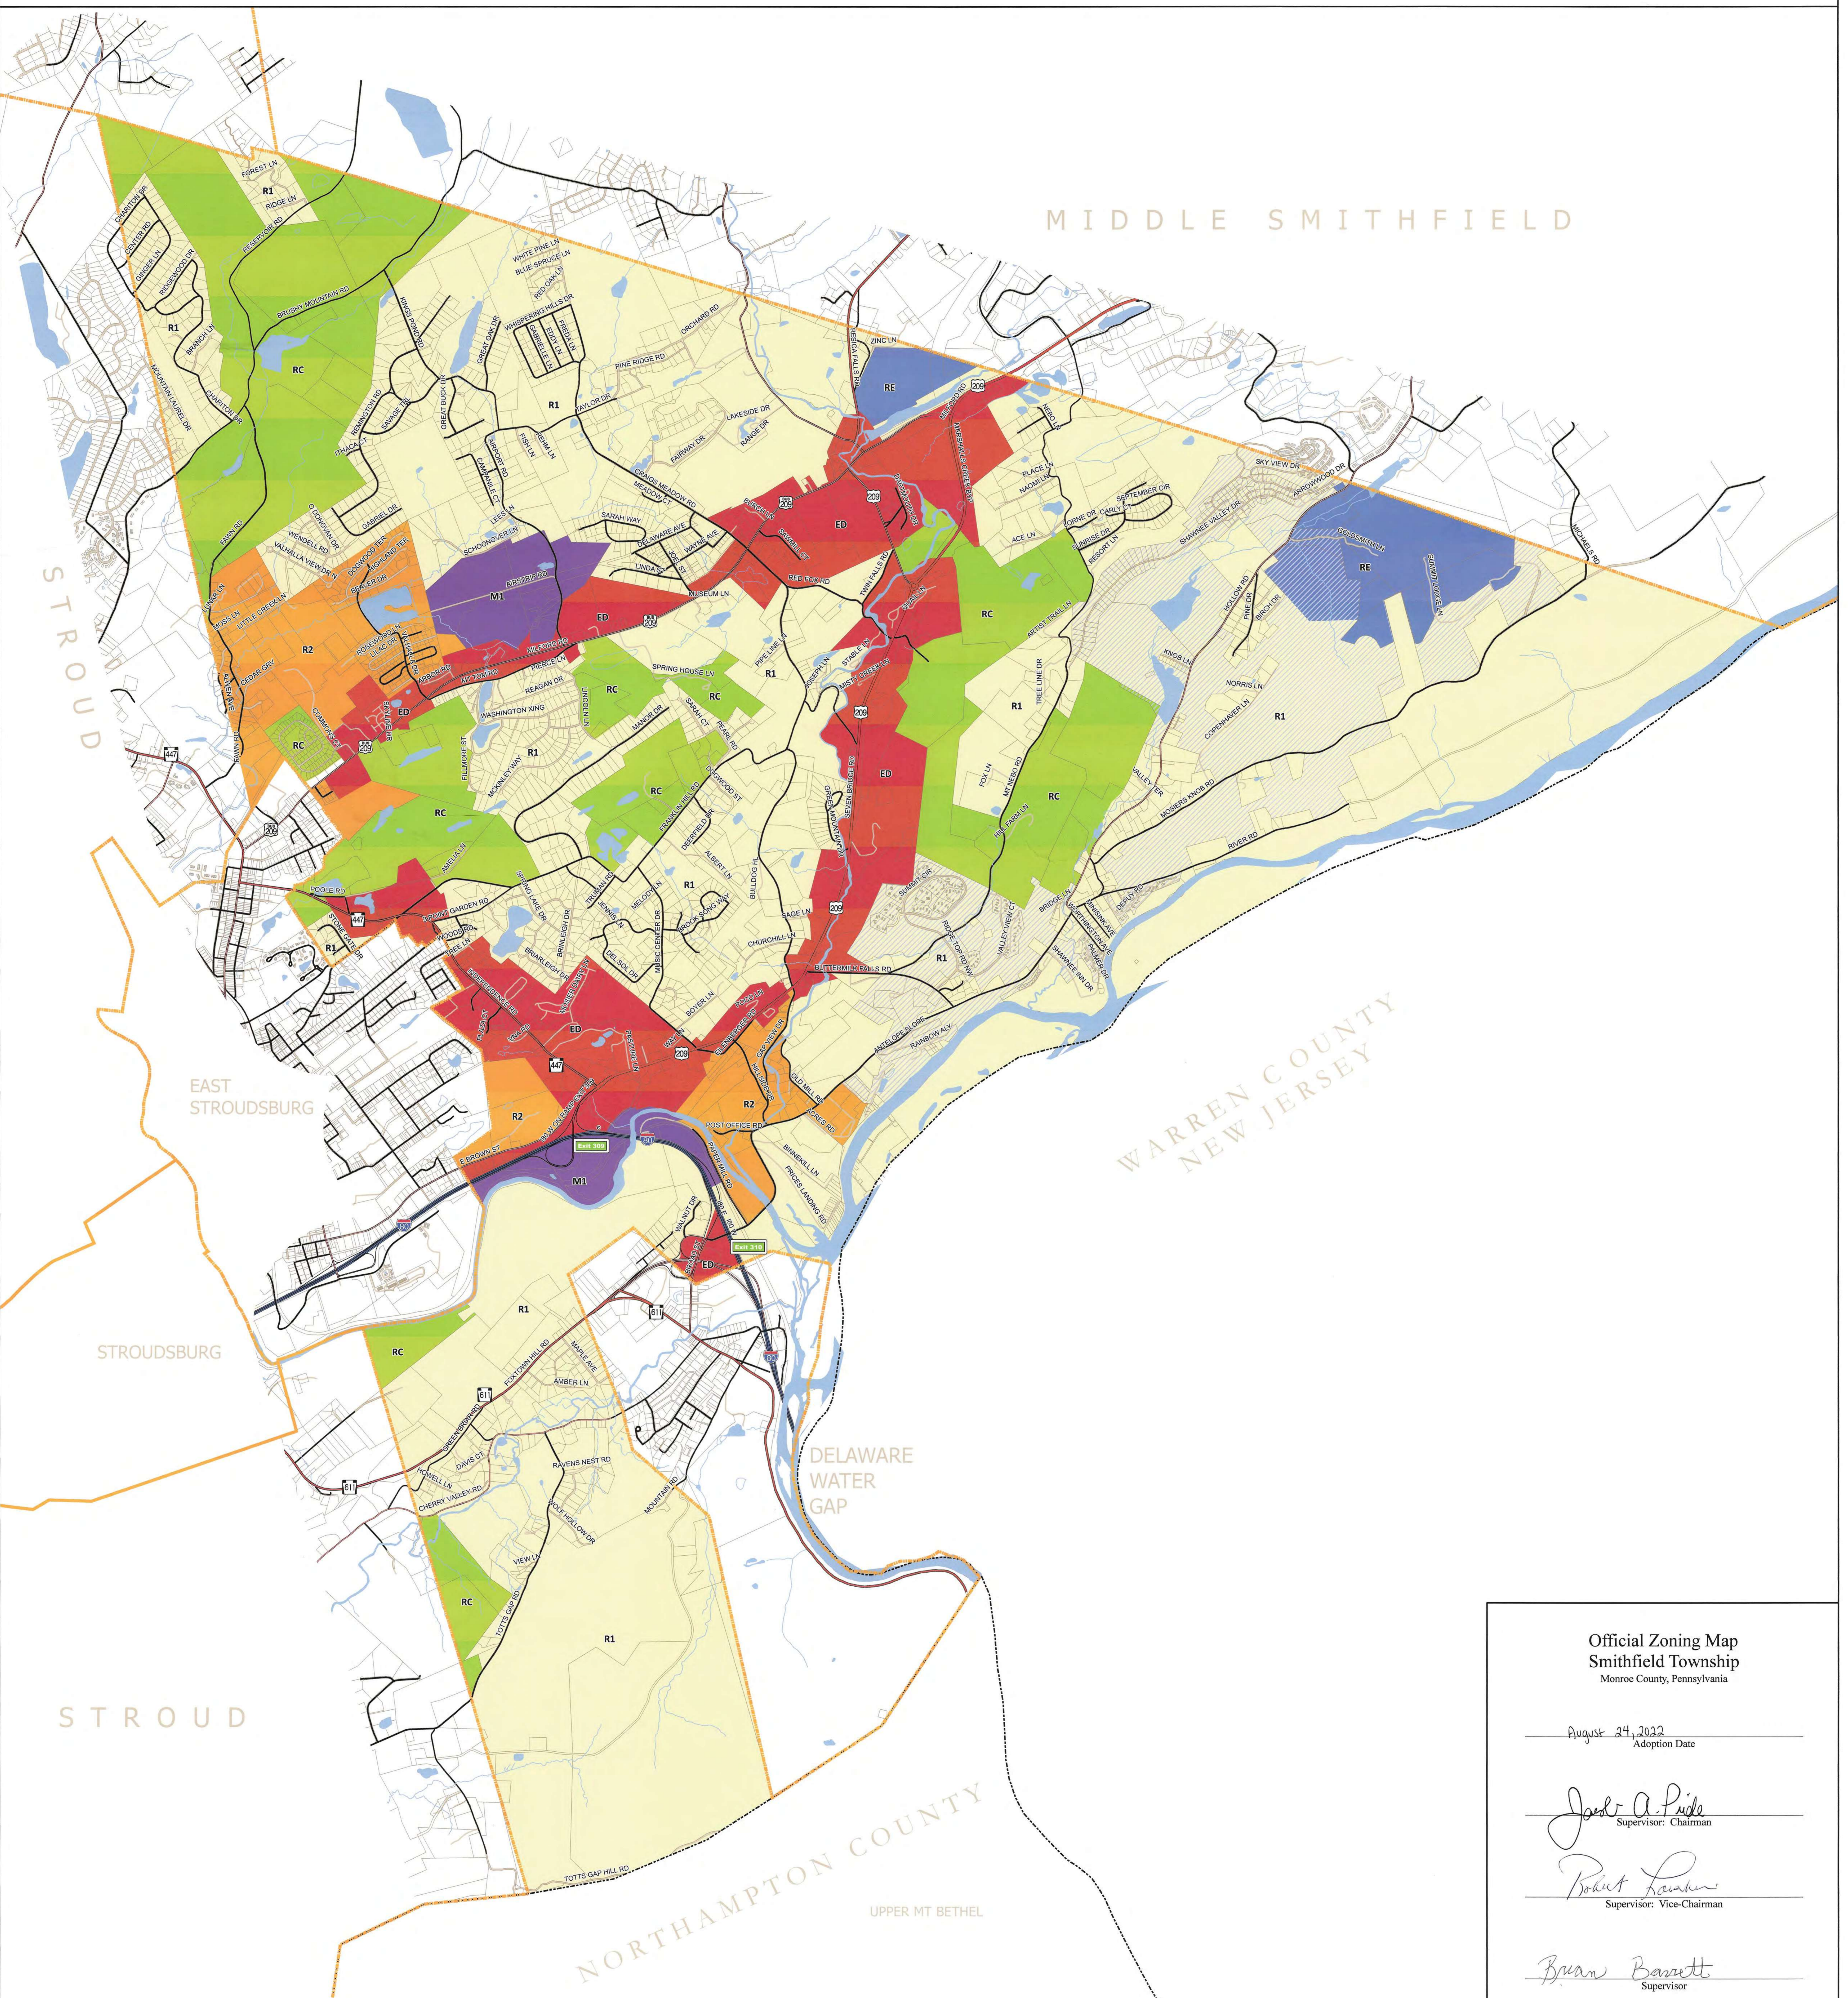

OFFICIAL ZONING MAP OF SMITHFIELD TOWNSHIP

MONROE COUNTY, PENNSYLVANIA

Official Zoning Map
Smithfield Township
Monroe County, Pennsylvania

August 24, 2022
Adoption Date

Joseph A. Pile
Supervisor: Chairman

Robert Lander
Supervisor: Vice-Chairman

Brian Barnett
Supervisor

LEGEND

ED - Economic Development	Rivers & Streams
M1 - Industrial	Lakes & Ponds
R1 - Low-Density Residential	Road Centerlines
R2 - Medium Density Residential	Tax Parcels
RC - Residential Conservation	Municipal Boundary
RE - Resort	County Boundary
Planned Residential Developments	