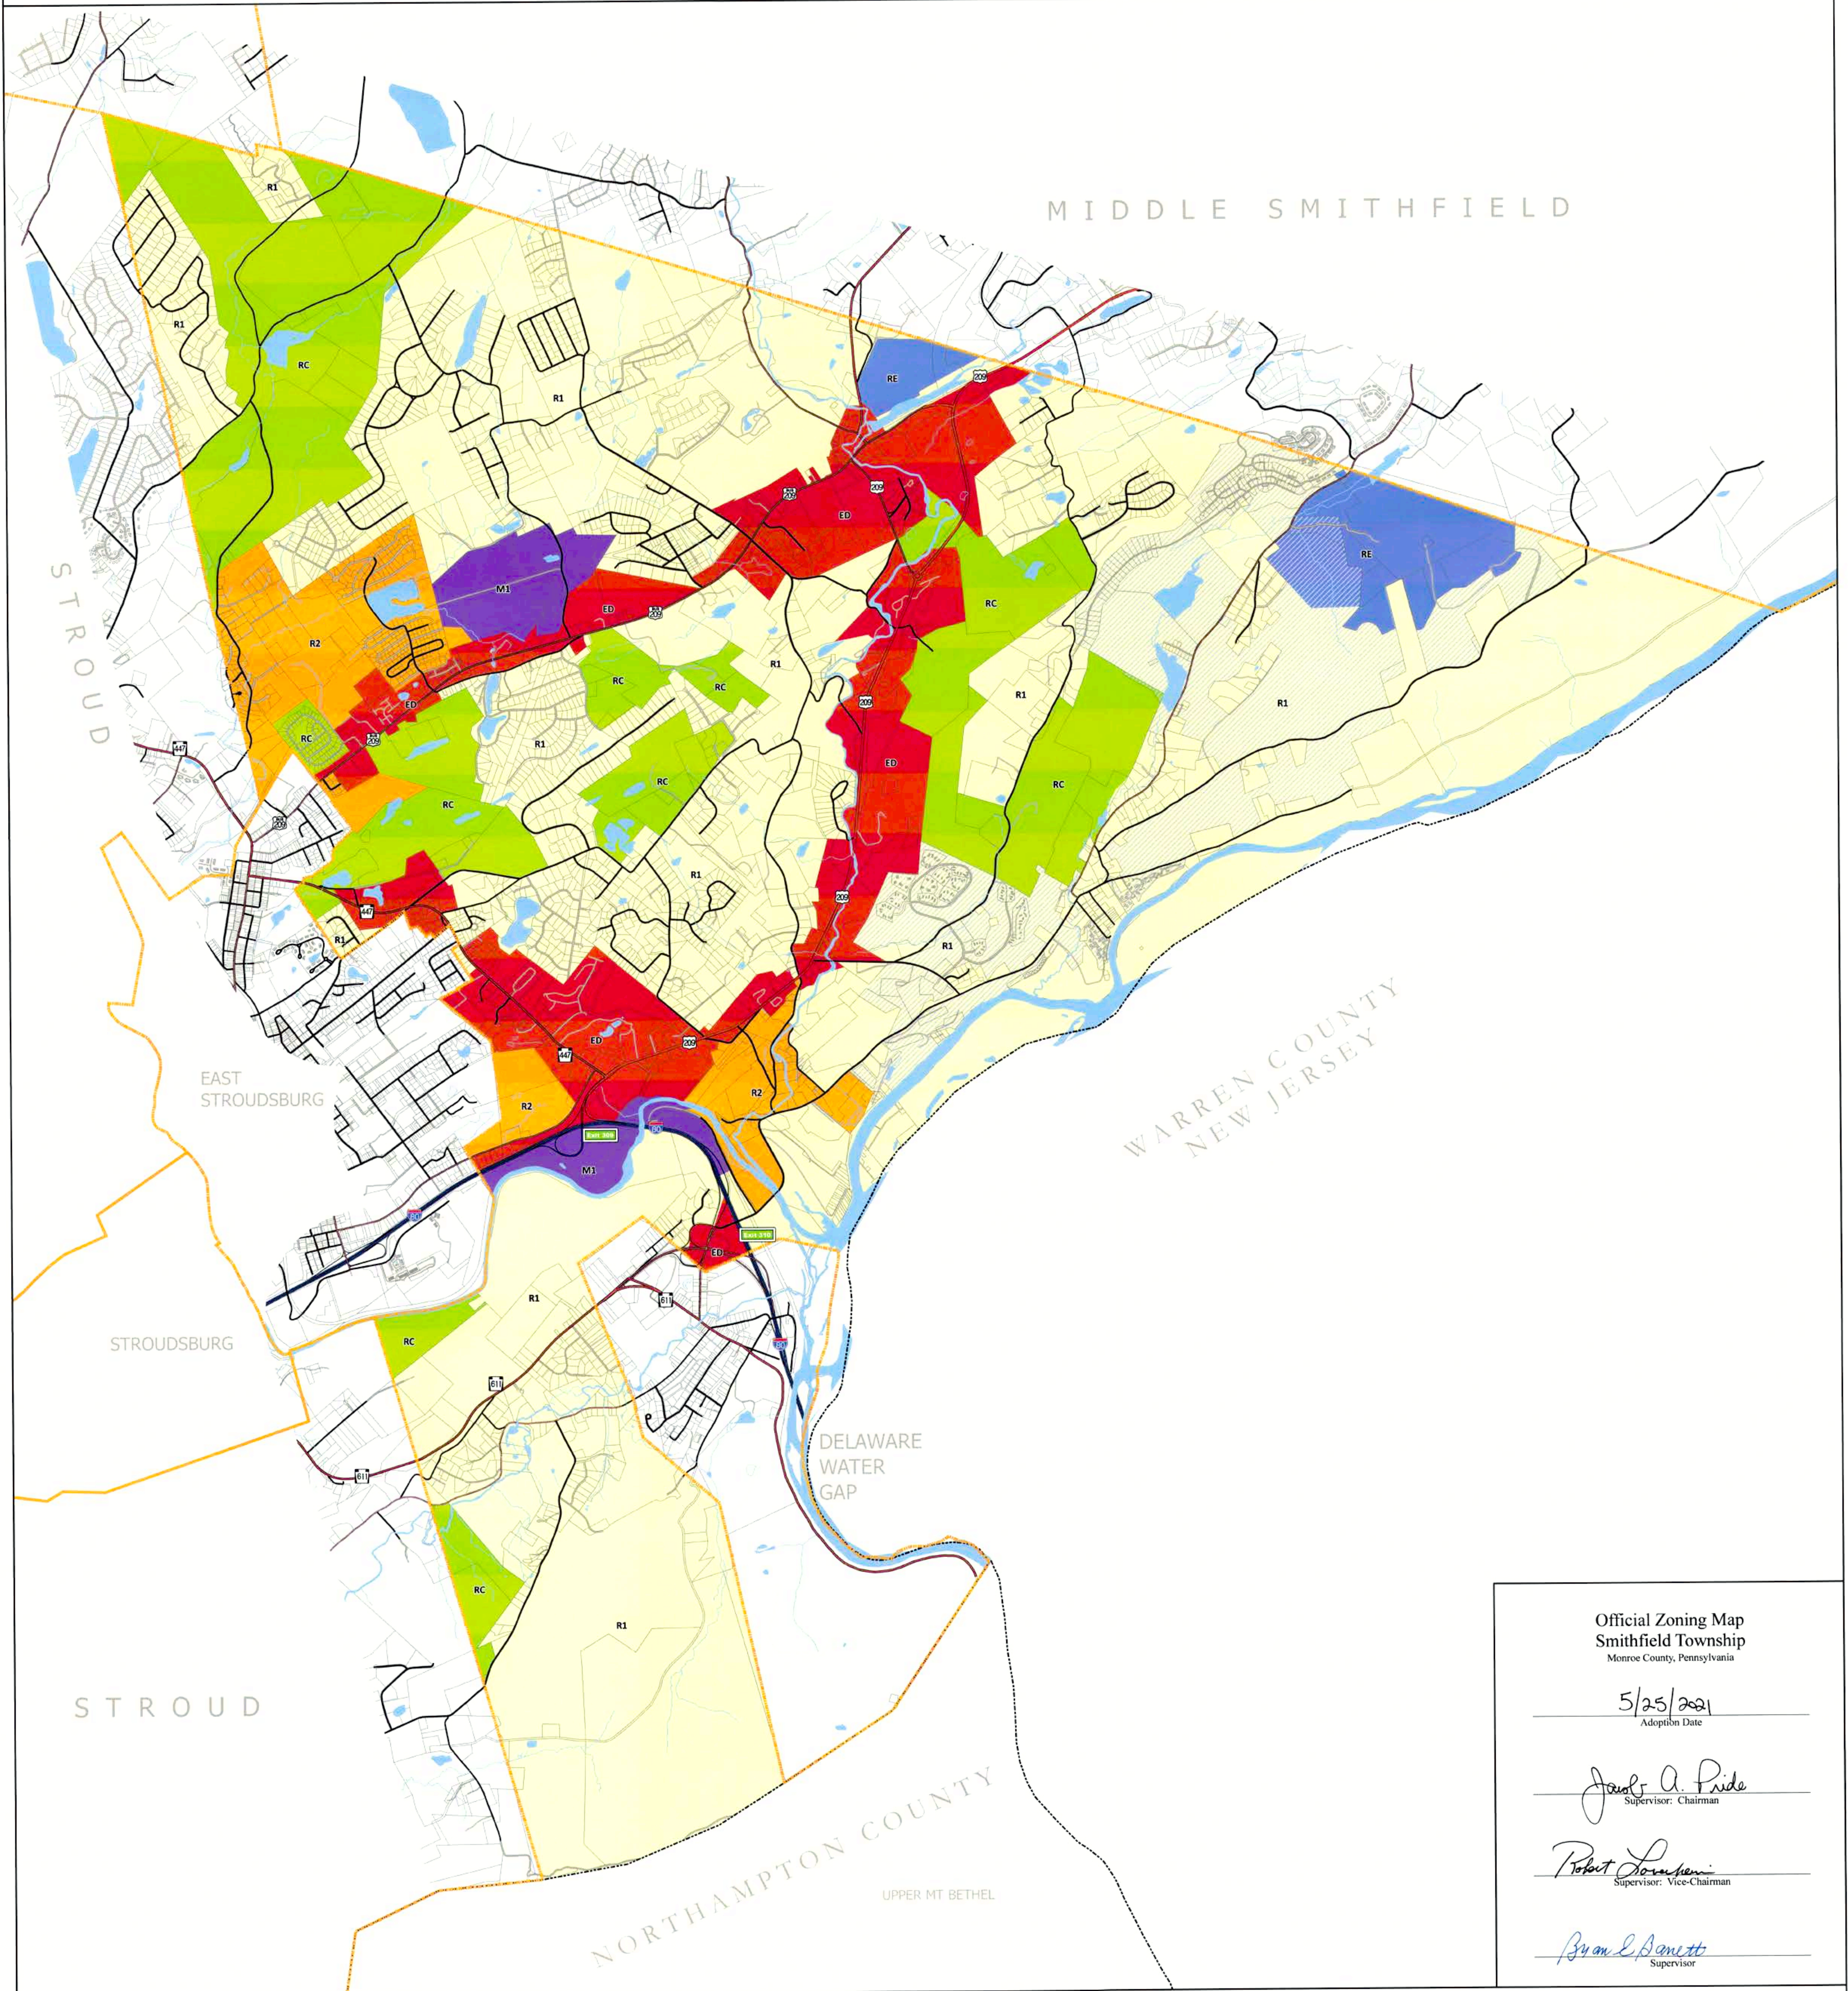

OFFICIAL ZONING MAP OF SMITHFIELD TOWNSHIP

MONROE COUNTY, PENNSYLVANIA

Official Zoning Map
Smithfield Township
Monroe County, Pennsylvania

5/25/2021
Adoption Date

Janet A. Pride
Supervisor, Chairman

Robert L. Lawrence
Supervisor, Vice-Chairman

Bryan E. Bennett
Supervisor

LEGEND

Zoning Districts	Rivers & Streams
ED - Economic Development	Lakes & Ponds
M1 - Industrial	Road Centerlines
R1 - Low-Density Residential	Tax Parcels
R2 - Medium Density Residential	Municipal Boundary
RC - Residential Conservation	County Boundary
RE - Resort	
Planned Residential Developments	

PREPARED BY
**Monroe County
Planning Commission**
1 Quaker Plaza, Room 106
Stroudsburg, PA 18360
(570) 517-3100
mepc@co.monroe.pa.us
May 2021